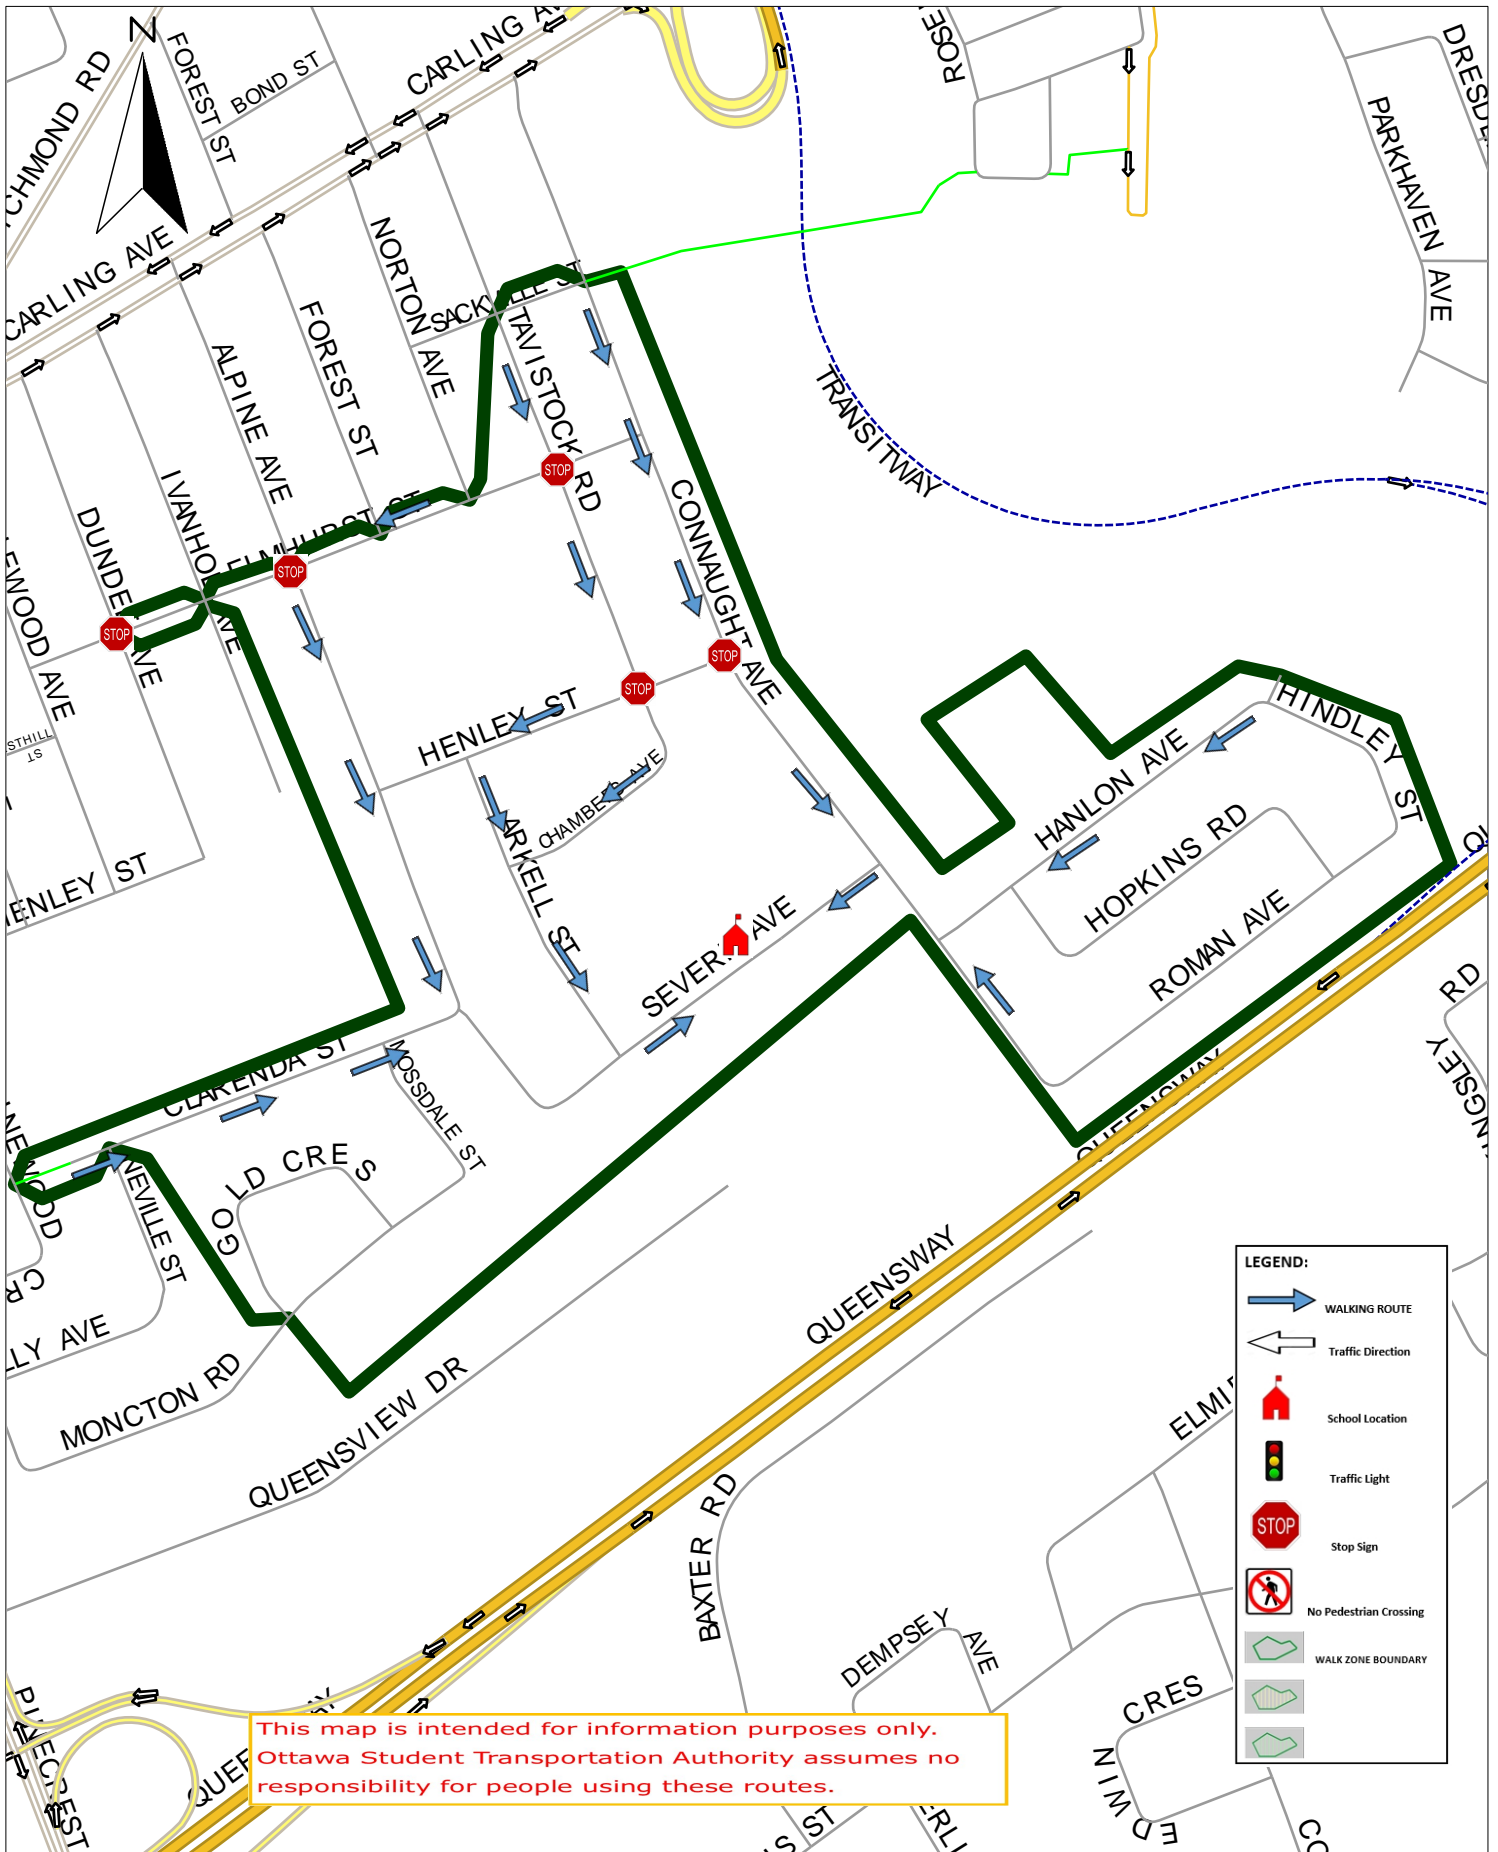

Severn Avenue PS 800 Metre Walk Zone

This map is intended for information purposes only.
 Ottawa Student Transportation Authority assumes no
 responsibility for people using these routes.

Scale = 1 : 6389

LEGEND:	
	WALKING ROUTE
	Traffic Direction
	School Location
	Traffic Light
	Stop Sign
	No Pedestrian Crossing
	WALK ZONE BOUNDARY